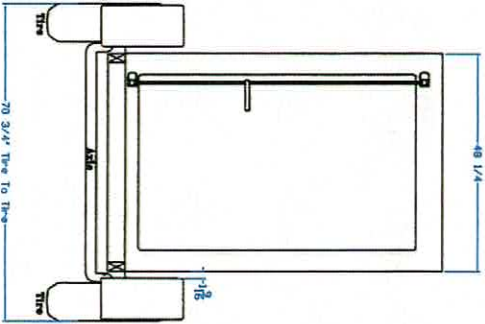

# Transport Specifications

39 1/4" x 62"  
Single Door  
37" x 61 1/2"  
Clear Door  
Opening

15" Rims  
225 x 75 Tires  
Two Axles @ 3,500 Lbs Each  
Electric Actuated

Back up lights optional.  
Audible Safety Back Up Alert or Strobe  
Optional.  
When doors open, interior light comes  
on, fans go off.  
When doors close, lights go out and fans  
come on.

2 5/16" Hitch Ball  
Tongue WGT MAX - 1,400 LBS  
10,000 Lb Safety Chains

**Polar Temp**

Ice Merchandisers

Part Description:
4' x 8' Dimensional
Drawing Number:
0002943
Drawn By: C.S. / C.Mc
Date: 2/16/11
Scale: None