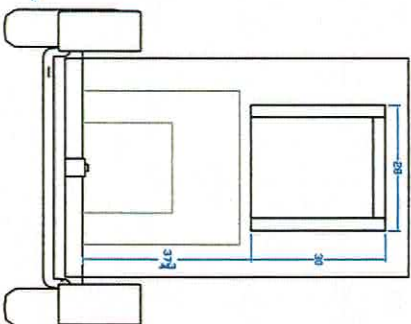

# Transport Specifications

39 1/4" x 62"  
Single Door  
37" x 61 1/2"  
Clear Door  
Opening

15" Rims  
225 x 75 Tires  
Two Axles @ 3,500 Lbs Each  
Electric Actuated

Back up lights optional.  
Audible Safety Back Up Alert or Strobe  
Optional.  
When doors open, interior light comes  
on, fans go off.  
When doors close, lights go out and fans  
come on.

2 5/16" Hitch Ball  
Tongue WGT MAX - 1,400 LBS  
10,000 Lb Safety Chains

**Polar Temp**

Ice Merchandisers

Part Description:
4' x 8' Dimensional
Drawing Number:
0002943
Drawn By: C.S. / C.Mc
Date: 2/16/11
Scale: None