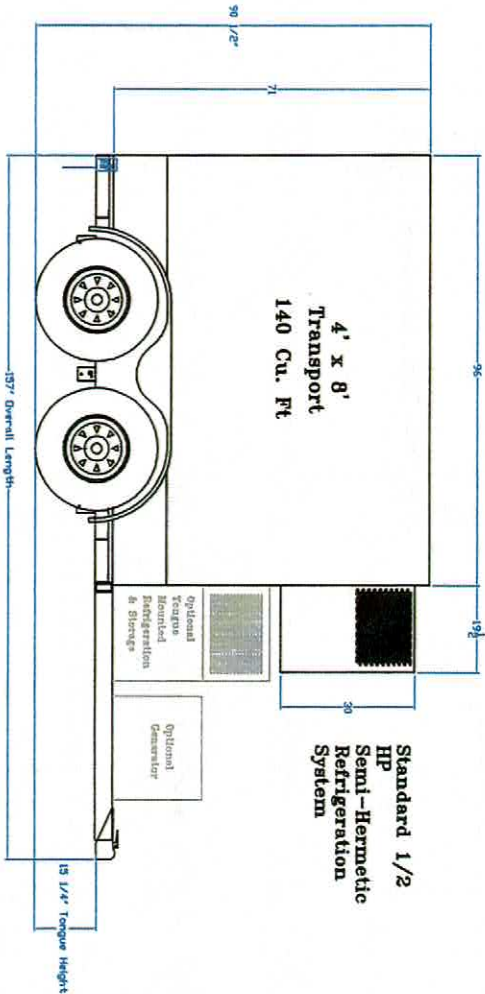

# Transport Specifications

39 1/4" x 62"  
Single Door  
37" x 61 1/2"  
Clear Door  
Opening

15" Rims  
225 x 75 Tires  
Two Axles @ 3,500 Lbs Each  
Electric Actuated

Back up lights optional.  
Audible Safety Back Up Alert or Strobe  
Optional.  
When doors open, interior light comes  
on, fans go off.  
When doors close, lights go out and fans  
come on.

2 5/16" Hitch Ball  
Tongue WGT MAX - 1,400 LBS  
10,000 Lb Safety Chains

**Polar Temp**

Ice Merchandisers

Part Description:
4' x 8' Dimensional
Drawing Number:
0002943
Drawn By: C.S. / C.Mc
Date: 2/16/11
Scale: None