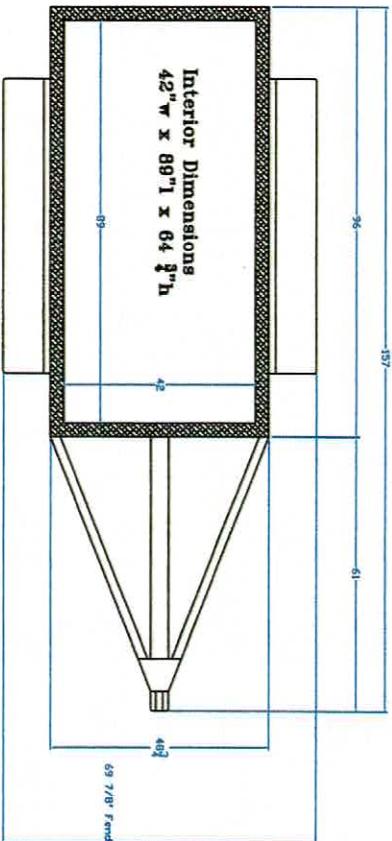

# Transport Specifications

39 1/4" x 62"  
Single Door  
37" x 61 1/2"  
Clear Door  
Opening

15" Rims  
225 x 75 Tires  
Two Axles @ 3,500 Lbs Each  
Electric Actuated

Back up lights optional.  
Audible Safety Back Up Alert or Strobe  
Optional.  
When doors open, interior light comes  
on, fans go off.  
When doors close, lights go out and fans  
come on.

2 5/16" Hitch Ball  
Tongue WGT MAX - 1,400 LBS  
10,000 Lb Safety Chains

**Polar Temp**

Ice Merchandisers

Part Description:
4' x 8' Dimensional
Drawing Number:
0002943
Drawn By: C.S. / C.Mc
Date: 2/16/11
Scale: None